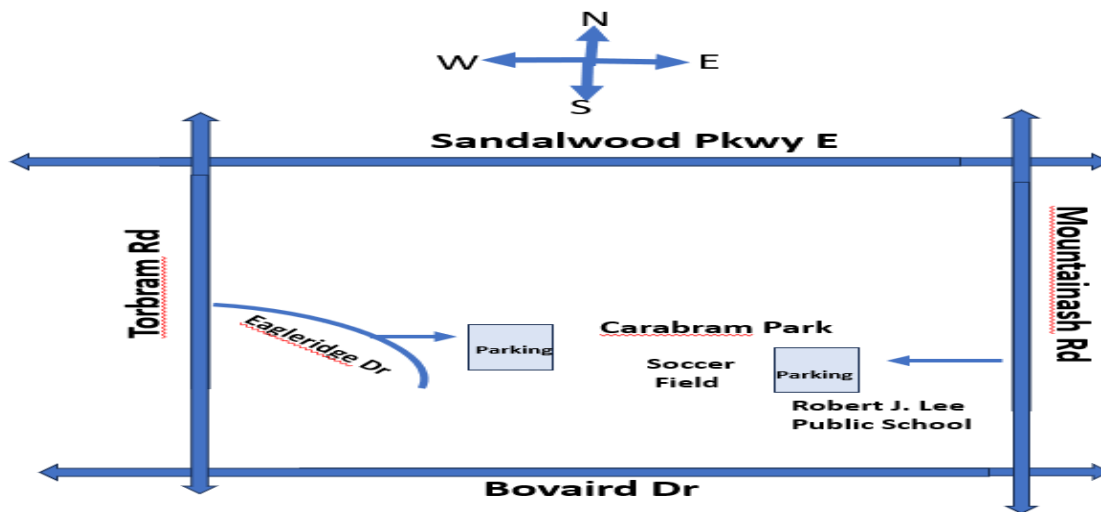

2023 SUMMER UNITED SPORTS GAME SCHEDULE

SPRINGDALE		BRAMPTON	
1	TORBRAM FC (S)	3	STRIKERS (R)
2	MANCHESTER FC (S)	4	HURRICANES R)
		5	TIGERS (W)
		6	BULLS (W)

YEAR 2017-19 MIX					
			FIELD R1	FIELD R2	FIELD R3
GAME #	DATE	DAY	9:00 AM	9:00 AM	9:00 AM
1	24-Jun	SAT	1 X 6	2 X 5	3 X 4
2	8-Jul	SAT	1 X 5	2 X 4	3 X 6
3	15-Jul	SAT	1 X 4	2 X 3	5 X 6
4	22-Jul	SAT	1 X 3	2 X 6	4 X 5
5	29-Jul	SAT	1 X 2	3 X 5	4 X 6
6	12-Aug	SAT	1 X 6	2 X 5	3 X 4
7	19-Aug	SAT	1 X 5	2 X 4	3 X 6
8	26-Aug	SAT	1 X 4	2 X 3	5 X 6

S SPRINGDALE
 F FLETCHER
 R ROWNTREE
 W WORTHINGTON

GAMES RULES

- *Minimum 7 players to play in game-team less than 7 players will forfeit the game.
- *5 mins. grace period - team late more than 10 mins. Will forfeit the game.
- *Players must have full uniform, shin pads and soccer shoes to play.
- *Team players are encouraged to be at the field, 15-20 mins. prior to the start of the game.
- *In case of dispute, the referee decision will be final
- *After the 1st game, there will be NO change in the team player list.
- *Foul language by players and parents will NOT be tolerated
 - player will be suspended from the game and parents will be told to leave the field.

CARABRAM PARK: EAGLERIDGE DR ON L6R 1E4
ROBERT J LEE PB SCHOOL: 160 MOUNTAINASH RD L6R 1J1