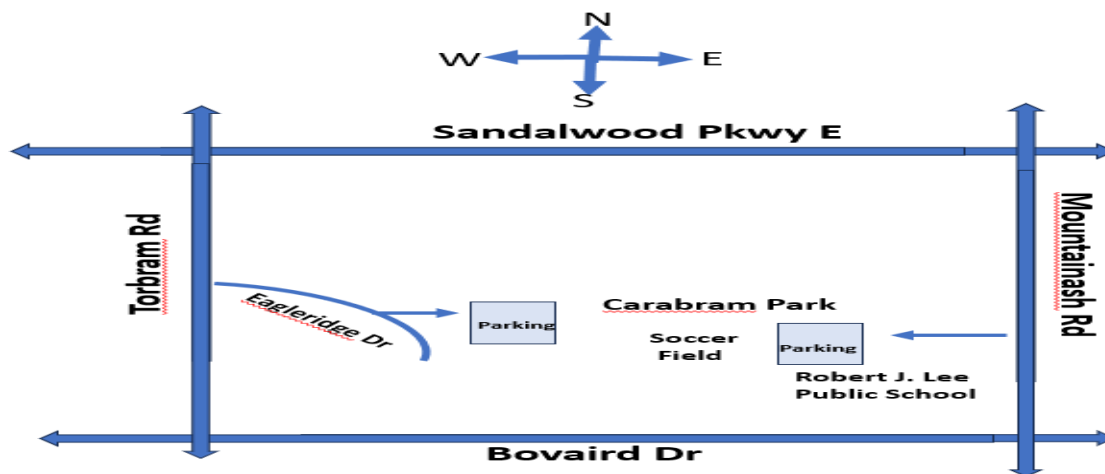

2023 SUMMER UNITED SPORTS GAME SCHEDULE

SPRINGDALE		BRAMPTON	
1	BARCELONA FC (S)	2	STORM (W)
		3	ANGELS (F)

		2011-13 GIRLS	FIELD R 4	FIELD R4	
GAME #	DATE	DAY	9:00 AM	11:00 AM	OFF
1	24-Jun	SAT	1 X 3		2
2	8-Jul	SAT	2 X 3		1
3	15-Jul	SAT	1 V 2		3
4	22-Jul	SAT	1 X 3		2
5	29-Jul	SAT	3 X 2		1
6	12-Aug	SAT	1 X 2		3
7	19-Aug	SAT	1 X 3		2
8	26-Aug	SAT	3 X 2	1 X 2	

CARABRAM PARK: EAGLERIDGE DR ON L6R 1E4

ROBERT J LEE PB SCHOOL: 160 MOUNTAINASH RD L6R 1J1